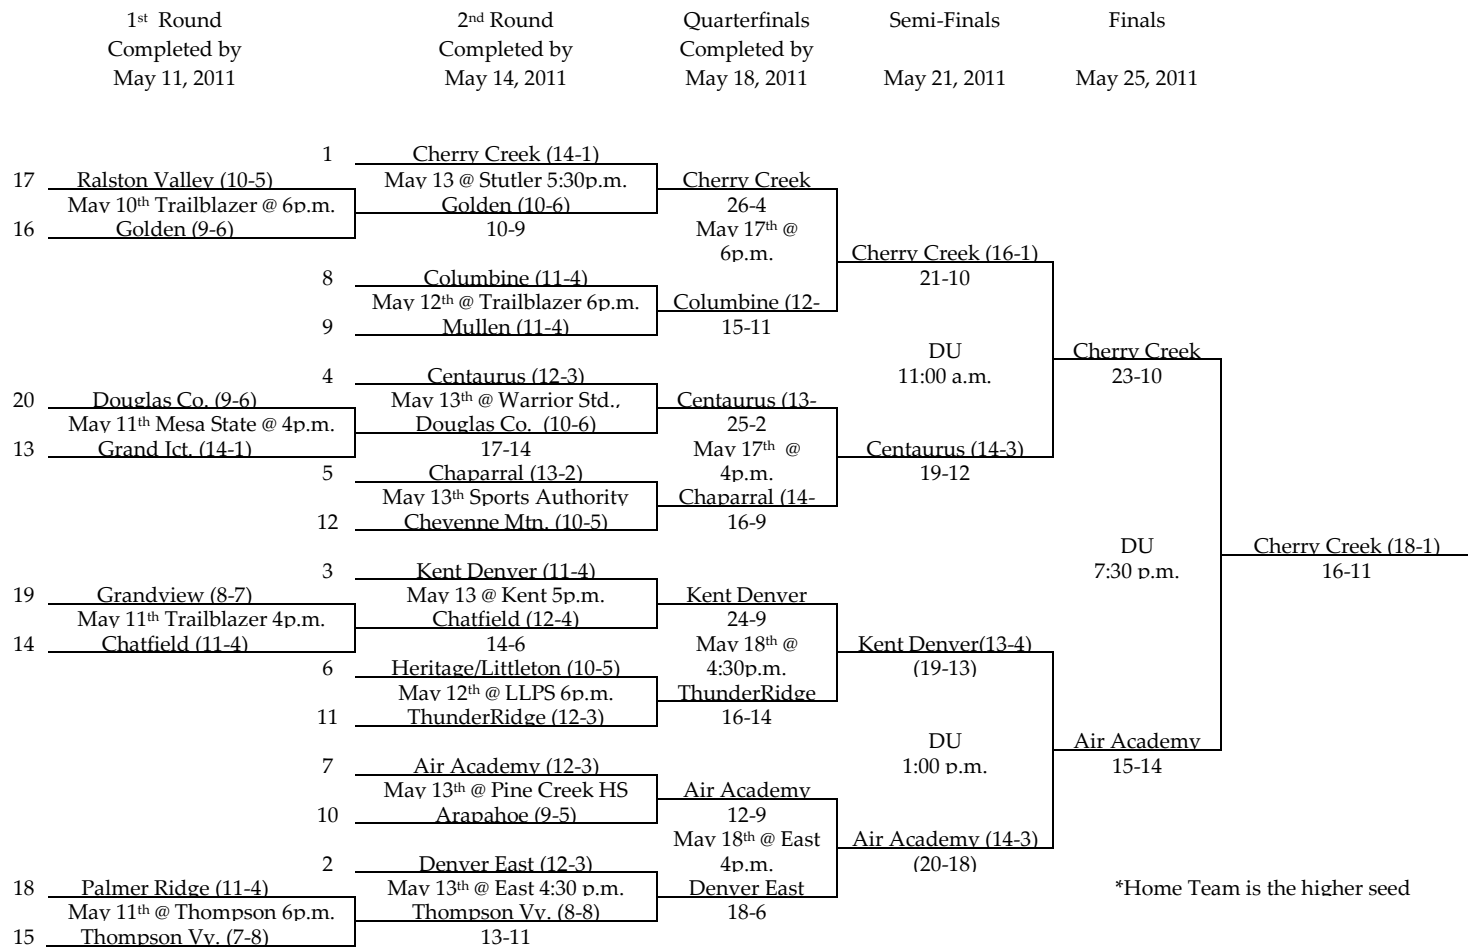

GIRLS' LACROSSE PLAYOFF BRACKET 2011

Purchase Semifinals & Finals Tickets [HERE](#)

HOME TEAMS NEED TO REPORT SITES AND TIMES AS SOON AS POSSIBLE AND IMMEDIATELY FOLLOWING FUTURE ROUNDS