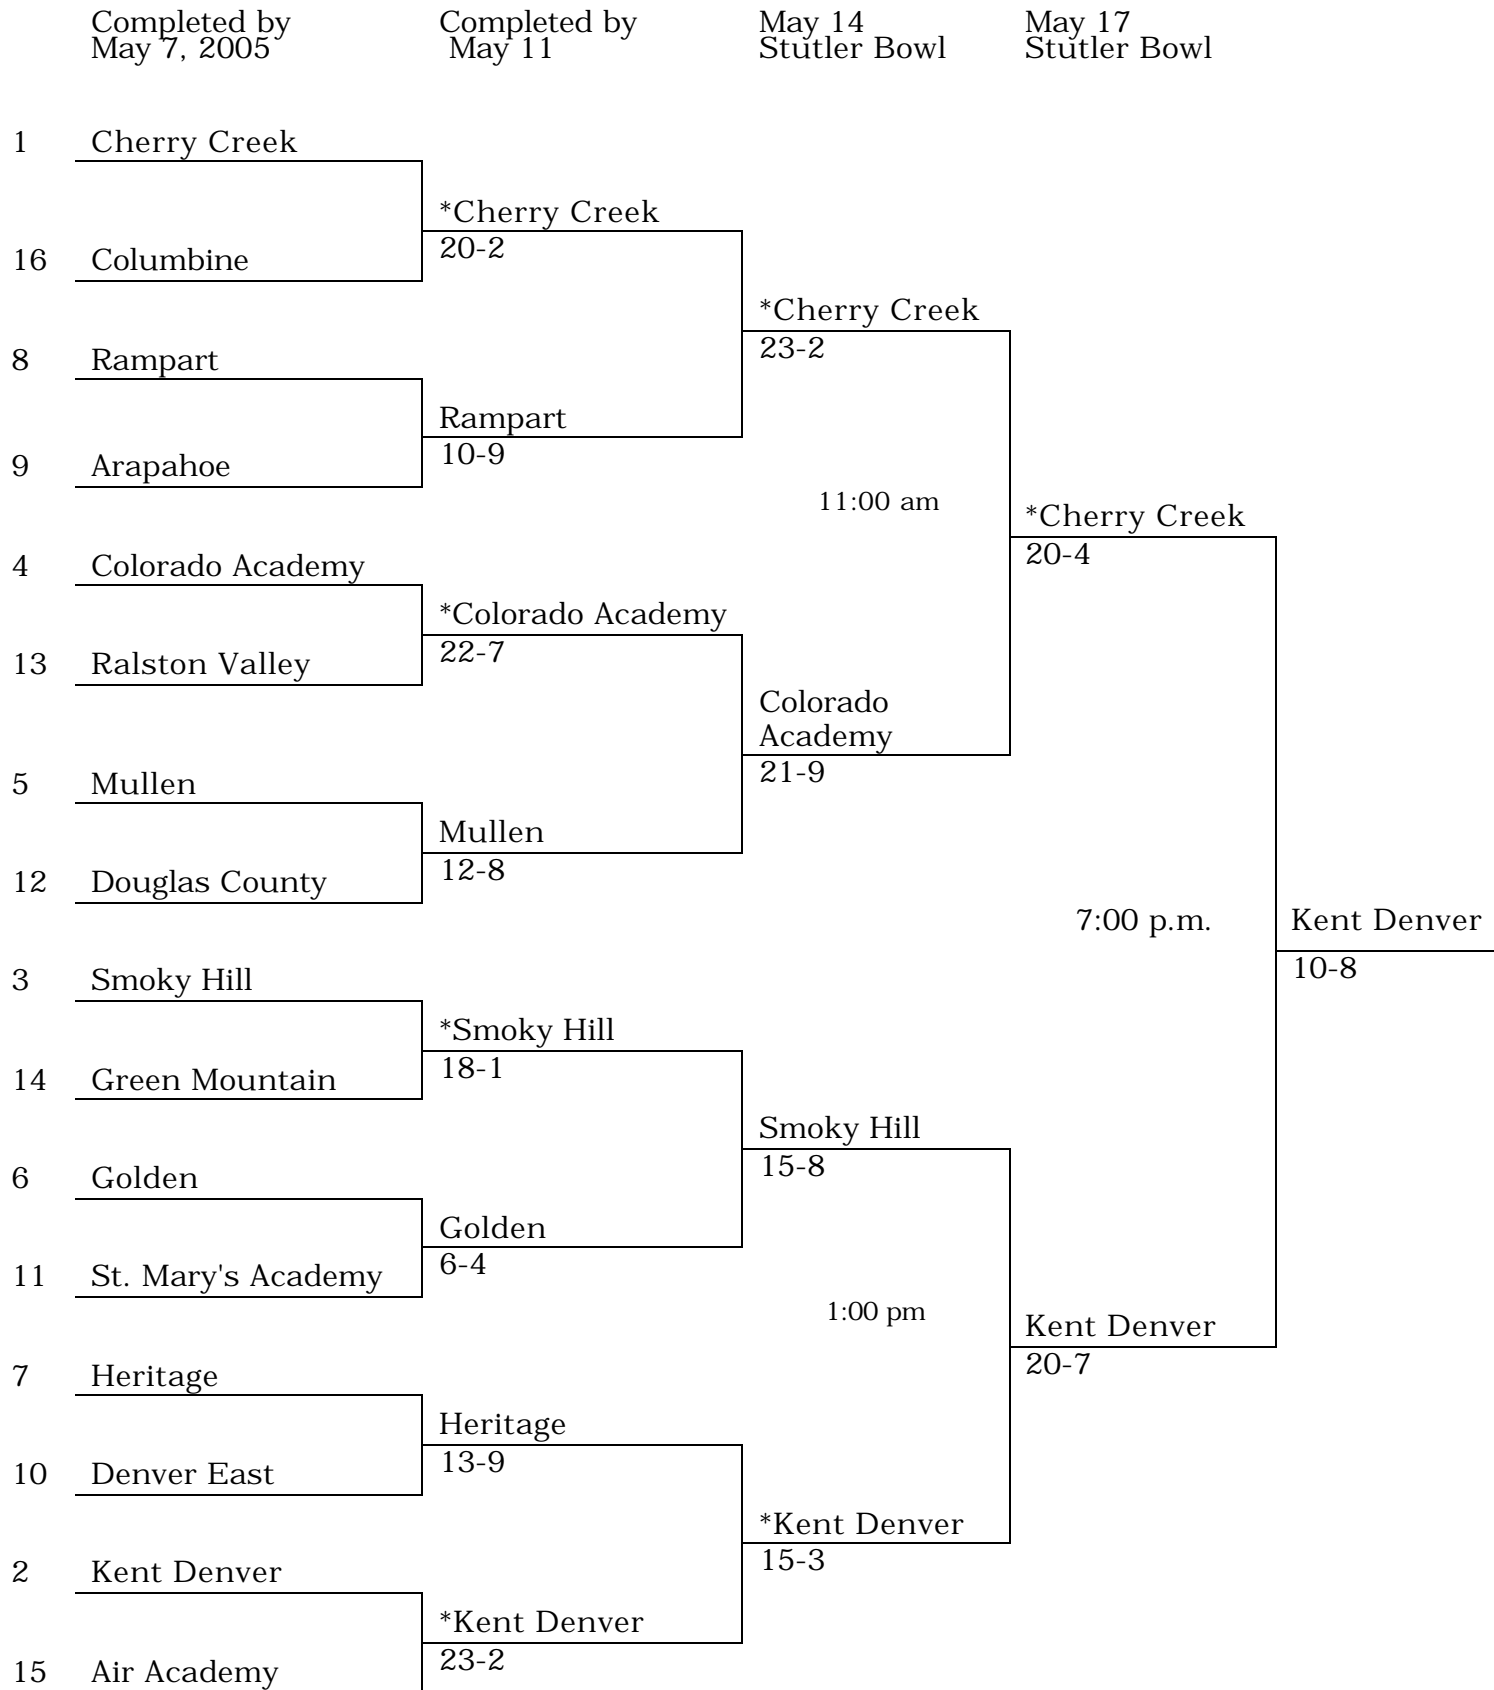

GIRLS' LACROSSE PLAYOFF BRACKET 2005

*home team is the higher seed