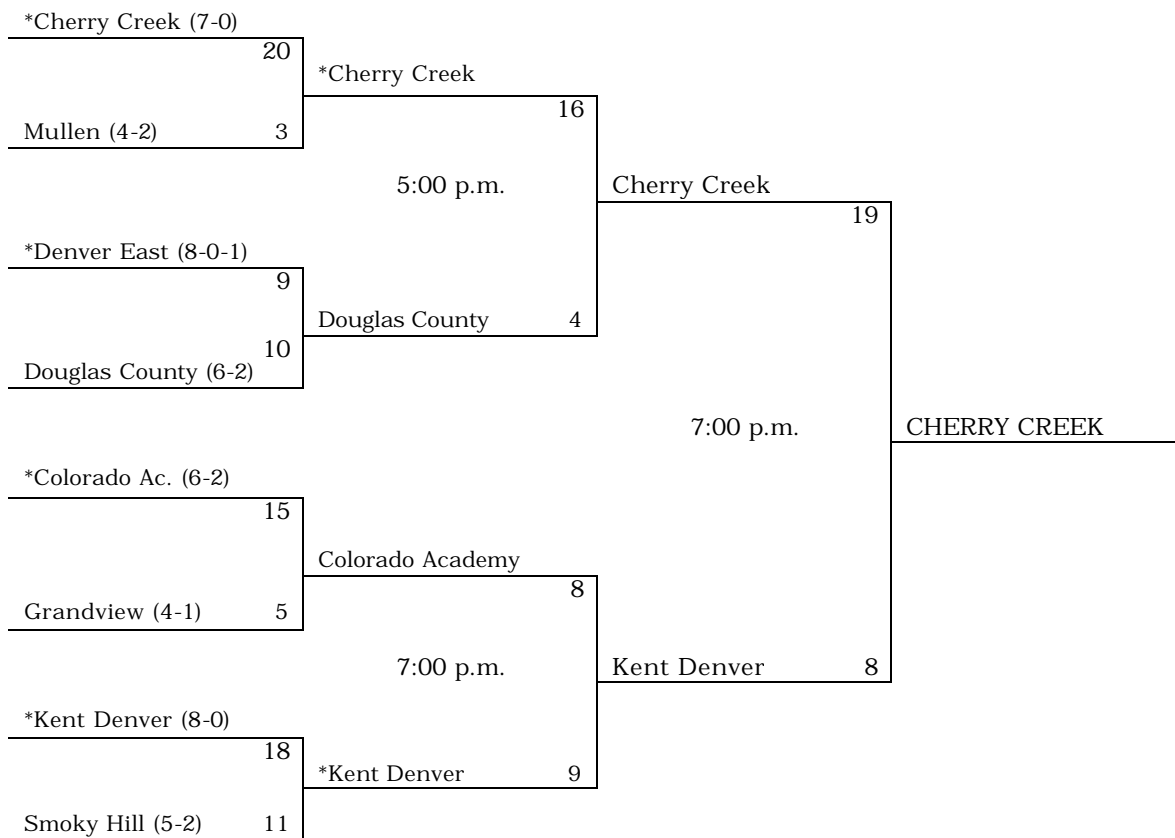

GIRLS' LACROSSE – 2002-2003 PLAYOFF FORMAT GIRLS

1-CENTENNIAL-7

Boulder
Cherry Creek
Eaglecrest
Mullen
Grandview
Overland
Smoky Hill

**2-CONTINENTAL/
DENVER METRO-7**

Arapahoe
Colorado Academy
Douglas County
Heritage
Kent Denver
Rangeview
St. Mary's Academy

3-FOOTHILLS-7

Columbine
Dakota Ridge
Golden
Green Mountain
Ralston Valley
Steamboat Springs
Wheat Ridge

4-SOUTHERN-9

Air Academy
Cheyenne Mtn.
Denver East
George Washington
Liberty
Palmer
Pine Creek
Rampart
Thomas Jefferson

GIRLS LACROSSE PLAYOFF BRACKET

Qualifiers determined May 3, 2003

May 7, 2003

May 12, 2003
NAAC

WEDNESDAY
May 14, 2003
NAAC

*home team